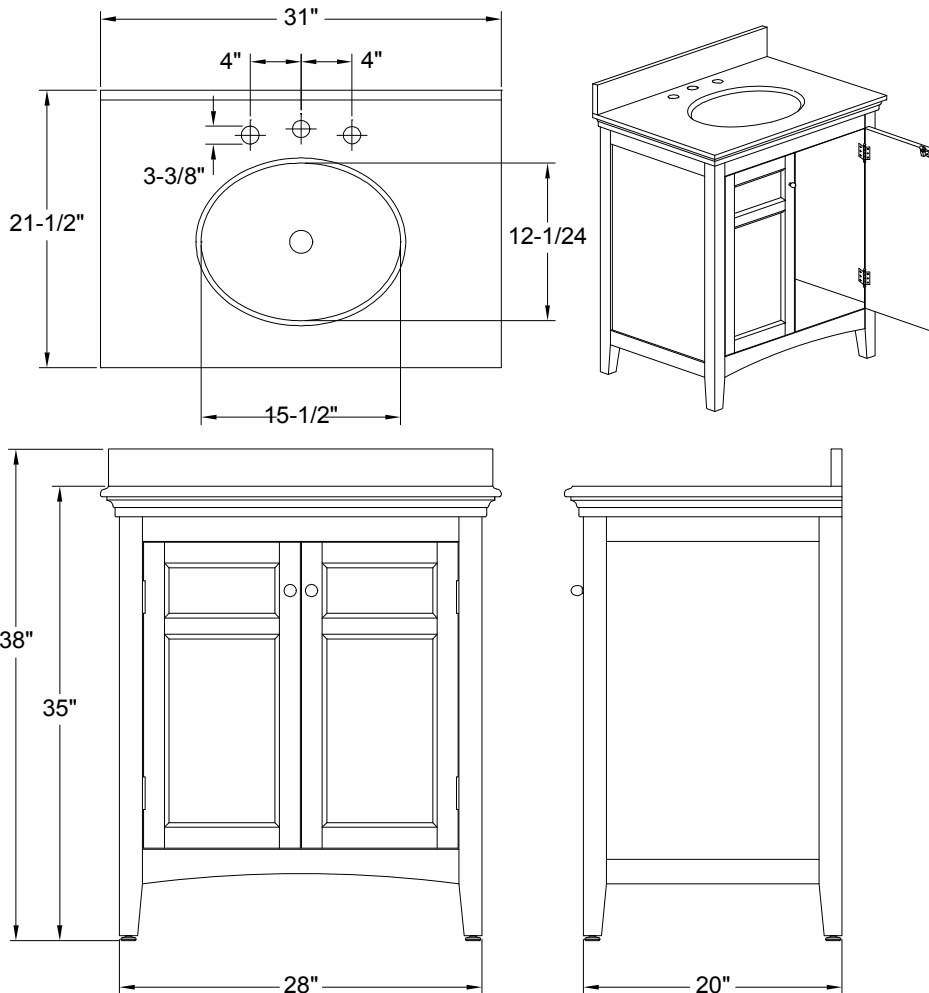

For additional information contact Premier Faucet at 866-745-4010 or visit our website at www.premierfaucet.com